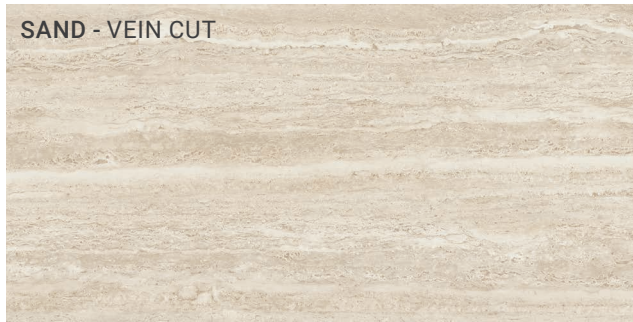

# TIVOLI

Porcelain Tile

TOP / **SAND VEIN CUT** 1200x600 mm  
BOTTOM / **WHITE VEIN CUT** 1200x600 mm

1200X600

600X600 **NEW FINISH**

600X600

1200X1200

1200X600

\* Sand vein cut available also in 2780x1200x6mm Megaslim slabs.

Name	Product Code	Nominal Size	Finish	Faces	Pc/Box
Tivoli White Cross Cut	IT-TIV-WHCC-6060M	600x600	Matt	32	3
Tivoli White Vein Cut	IT-TIV-WHVC-6060N	600x600	Natural	32	3
Tivoli Sand Vein Cut	IT-TIV-SDVC-6060N	600x600	Natural	32	3
Tivoli Sand Vein Cut	IT-TIV-SDVC-6060R	600x600	Grip <b>NEW</b>	32	3
Tivoli White Cross Cut	IT-TIV-WHCC-12060M	1200x600	Matt	16	2
Tivoli White Vein Cut	IT-TIV-WHVC-12060N	1200x600	Natural	16	2
Tivoli Sand Vein Cut	IT-TIV-SDVC-12060N	1200x600	Natural	16	2
Tivoli White Cross Cut	IT-TIV-WHCC-120120M	1200x1200	Matt	8	2