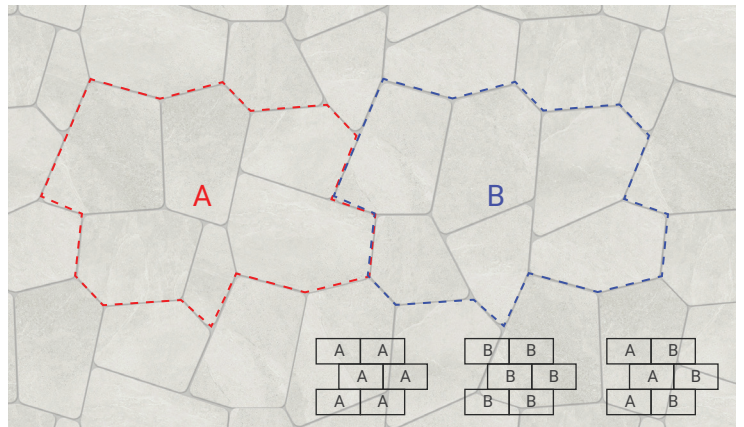

MAYASTONE

Porcelain Mosaic **NEW**

COZY (A & B) **NEW**

Sheet Size: 500x675mm

SILK

PEARL

OPTIONAL LAYOUT

NOVA BRICK **NEW**

Sheet Size: 300x300mm

SILK

PEARL

SHEETS LAYOUT

Name	Product Code	Nominal Size	SQM/Sheet	Finish	Sheet/Box
Mayastone Mosaic Silk Nova Brick	PM-MASLK-NBK-E	300x300x10	0.09 m ²	EZIGrip	9
Mayastone Mosaic Pearl Nova Brick	PM-MAPER-NBK-E	300x300x10	0.09 m ²	EZIGrip	9
Mayastone Mosaic Silk Cozy	PM-MASLK-COZ-E	675x500x10	0.22 m ²	EZIGrip	6
Mayastone Mosaic Pearl Cozy	PM-MAPER-COZ-E	675x500x10	0.22 m ²	EZIGrip	6