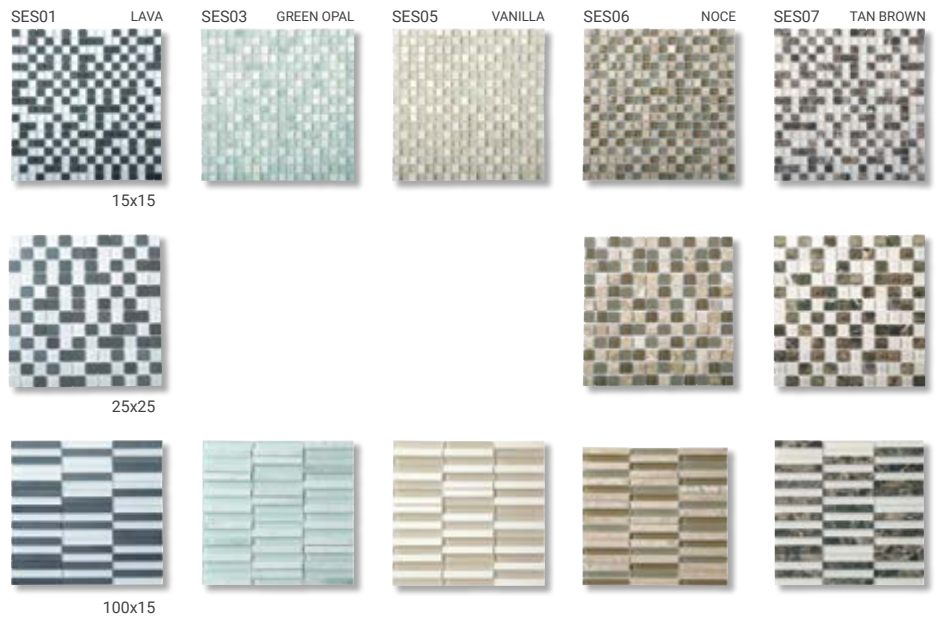

GLOSSY GLASS & HONED MARBLE