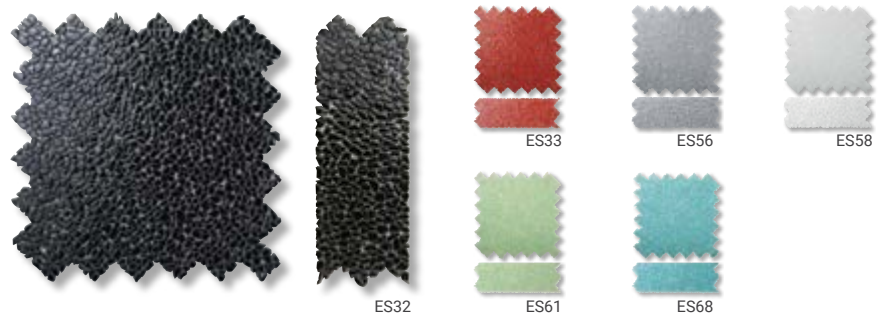

RAINDROP

CRYSTAL GLASS MOSAIC

Mosaic 300x300x8mm sheet
Border 300x100x8mm sheet

GLOSSY FINISH