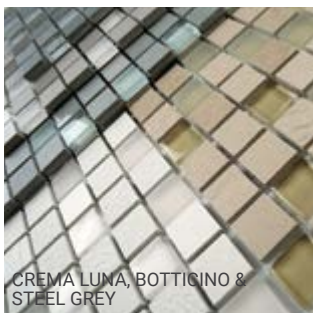

DURAGLASS® SQUARE

PORCELAIN & GLASS MOSAIC

Mosaic 300x300x8mm sheet
Piece 25x25x8mm

RANDOM MIX, 80% DURASTONE + 20% GLASS FINISH