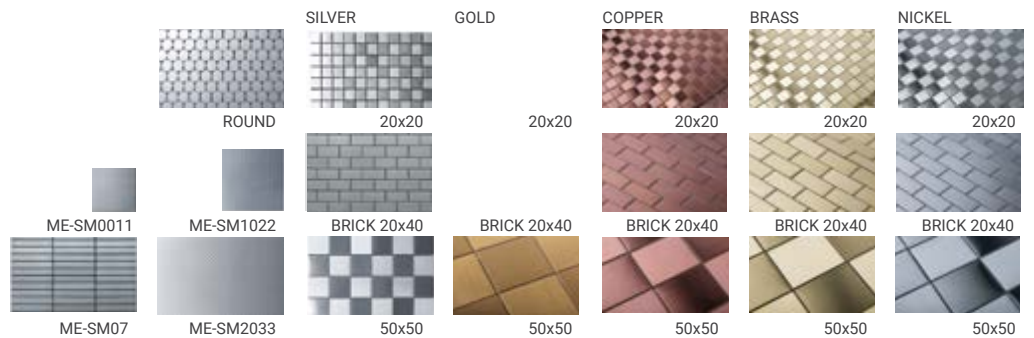

## TILE & MOSAIC

Tile 300x300mm, 200x200mm, 100x100x8mm  
Mosaic 300x300x8mm sheet

70% GLOSSY + 30% MATT FINISH

SILVER 20x20mm & GOLD BRICK

SILVER

GOLD

COPPER

BRASS