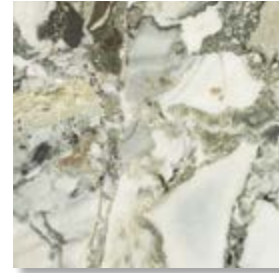

600x600x9mm