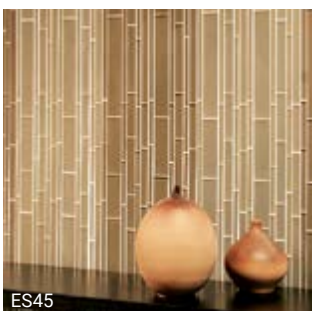

CULTURAL BRICK

CRYSTAL GLASS MOSAIC

Mosaic 600x150x8mm sheet

GLOSSY FINISH