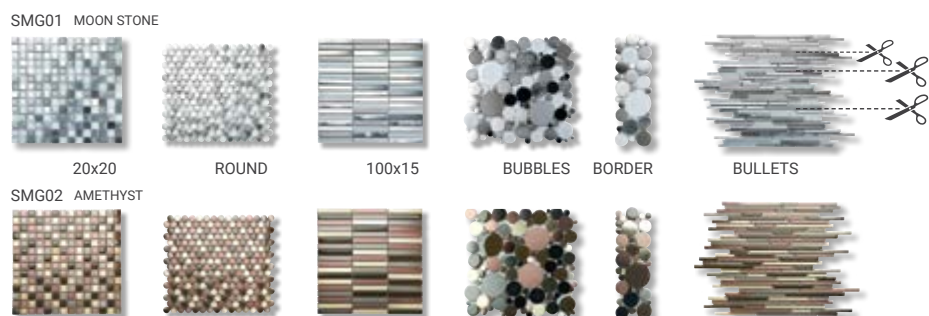

## METAL & GLASS MOSAIC

Mosaic 300x300x8mm sheet  
Bubbles Border 300x100x8mm sheet

GLOSSY & MATT GLASS + BRUSHED & COATED METAL

SMG01 20x20mm

SMG01 MOON STONE

20x20

ROUND

100x15