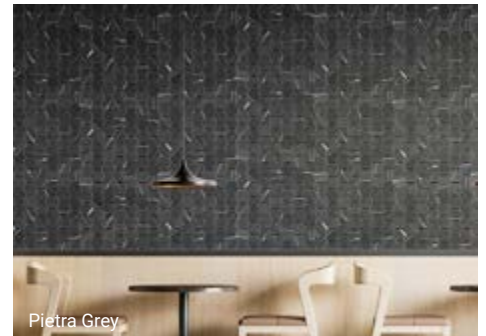

## NATURAL STONE MOSAIC

HONED FINISH

CARRARA  
48x55mm  
305x298x8mm sheet

SILVER GREY  
48x55mm  
305x298x8mm sheet

PIETRA GREY  
48x55mm  
305x298x8mm sheet

Pietra Grey