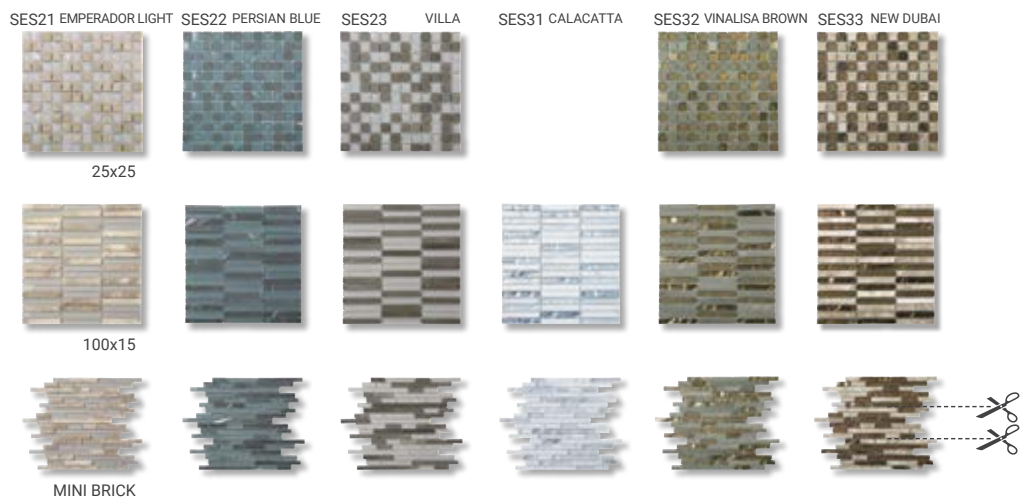

GLOSSY GLASS & HONED MARBLE