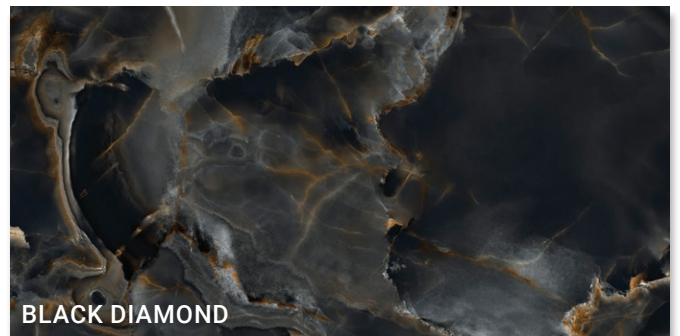

GEMSTONE 1200x600 mm

 EVERSTONE®

ONICE REALE

Porcelain Tile & Slab

WALL / **JADE** 3200x1600 mm
FLOOR / **JADE** 1200x600 mm

WALL / **BLACK DIAMOND** 3200x1600 mm

FLOOR / **BLACK DIAMOND** 1200x600 mm

Size: 1200x600x9mm

Available also in 3200x1600x6mm Megaslim slabs.

Name	Product Code	Nominal Size	Finish	Faces	Pc/Box
Onice Reale Crystal	IT-ONR-CRY-12060P	1200x600x9	Polished	21	2
Onice Reale Amber	IT-ONR-AMB-12060P	1200x600x9	Polished	21	2
Onice Reale Jade	IT-ONR-JAD-12060P	1200x600x9	Polished	21	2
Onice Reale Gemstone	IT-ONR-GEM-12060P	1200x600x9	Polished	21	2
Onice Reale Black Diamond	IT-ONR-BKD-12060P	1200x600x9	Polished	21	2