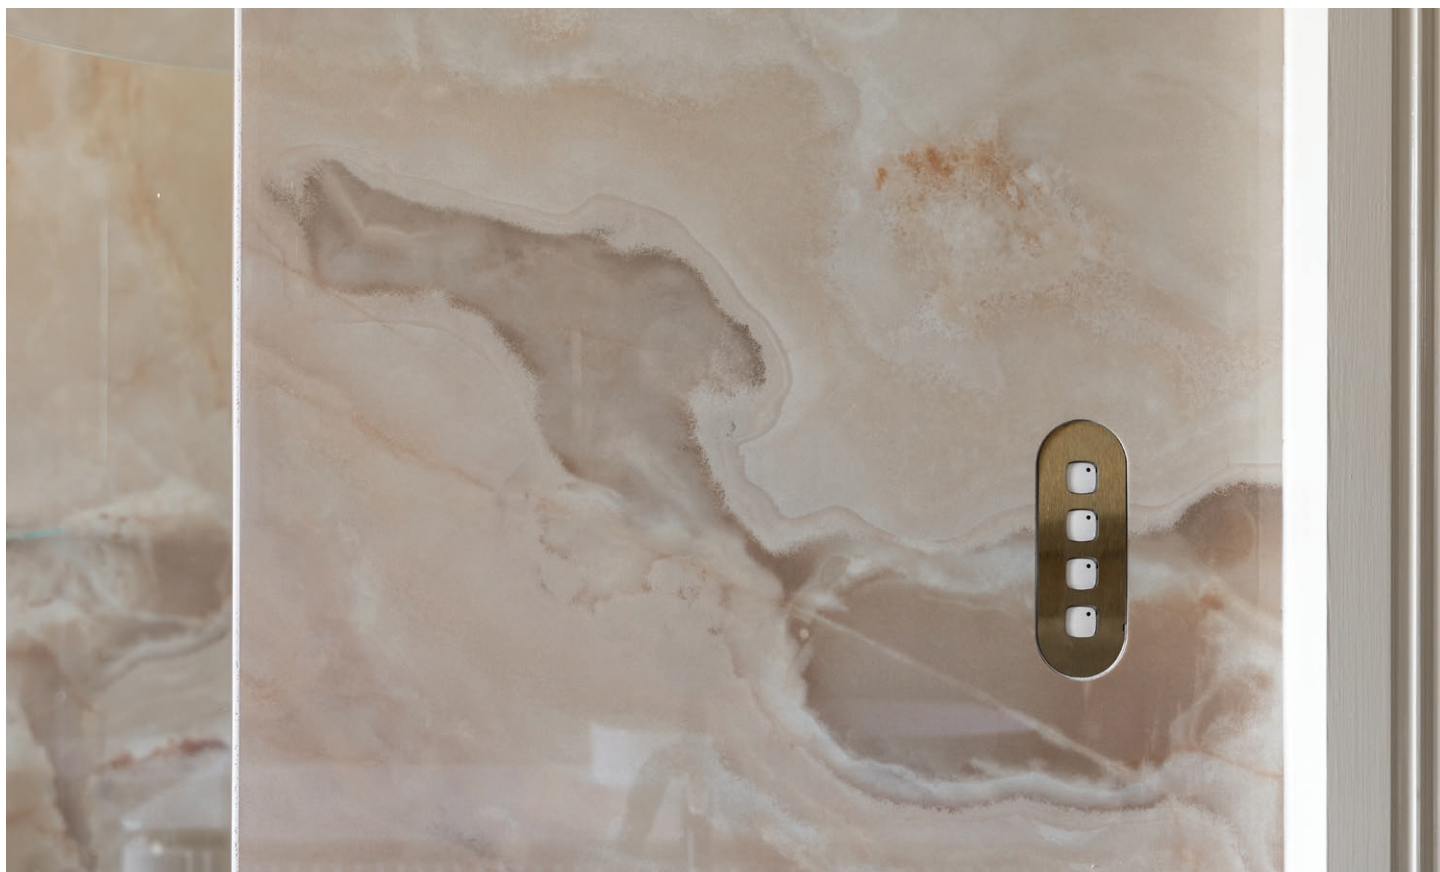

GEMSTONE 1200x600 mm

 EVERSTONE®

ONICE REALE

Porcelain Tile & Slab

WALL / **JADE** 3200x1600 mm
FLOOR / **JADE** 1200x600 mm

WALL / **BLACK DIAMOND** 3200x1600 mm

FLOOR / **BLACK DIAMOND** 1200x600 mm

Size: 1200x600x9mm

Available also in 3200x1600x6mm Megaslim slabs.

Name	Product Code	Nominal Size	Finish	Faces	Pc/Box
Onice Reale Crystal	IT-ONR-CRY-12060P	1200x600x9	Polished	21	2
Onice Reale Amber	IT-ONR-AMB-12060P	1200x600x9	Polished	21	2
Onice Reale Jade	IT-ONR-JAD-12060P	1200x600x9	Polished	21	2
Onice Reale Gemstone	IT-ONR-GEM-12060P	1200x600x9	Polished	21	2
Onice Reale Black Diamond	IT-ONR-BKD-12060P	1200x600x9	Polished	21	2