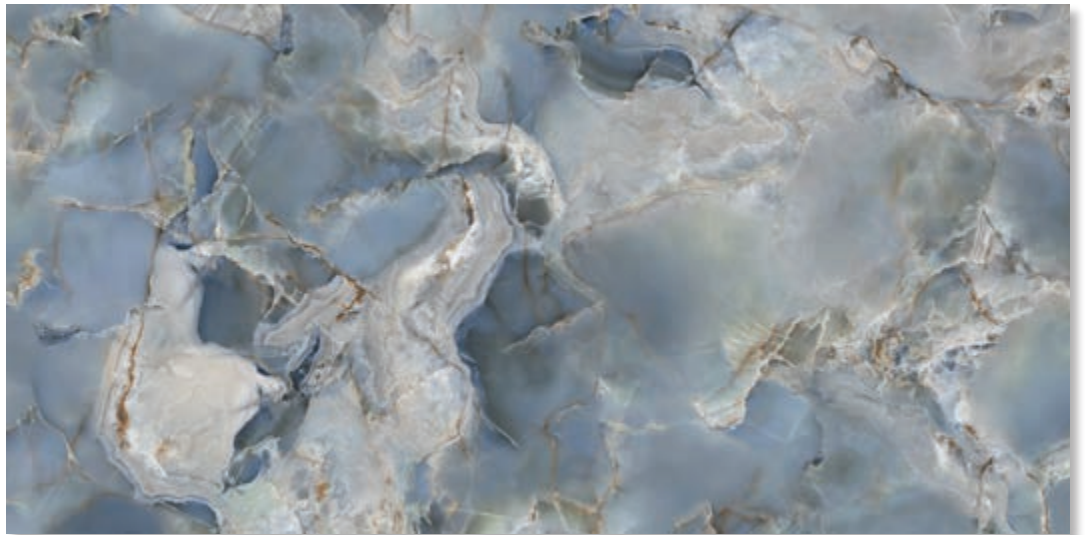

3200x1600x6mm