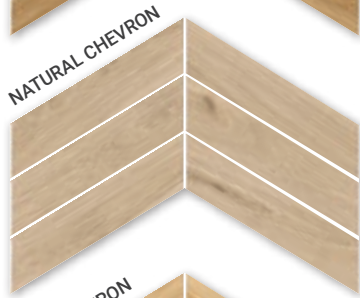

CHARDONNAY

PINOT GRIGIO

CHARDONNAY 1490x230mm Matt

MATT FINISH

Available in 1200x300mm Plank, 540x110mm Chevron 9.5mm Thickness

CARAMEL PLANK

NATURAL PLANK

SAND PLANK

WHITE PLANK

OLTRE SAND CHEVRON 540x110mm Matt

KAURI

PORCELAIN TIMBER TILE

MADE IN ITALY

NATURAL

NATURAL FINISH

Available in 1200x200mm Plank, 407x75mm Chevron 10mm Thickness