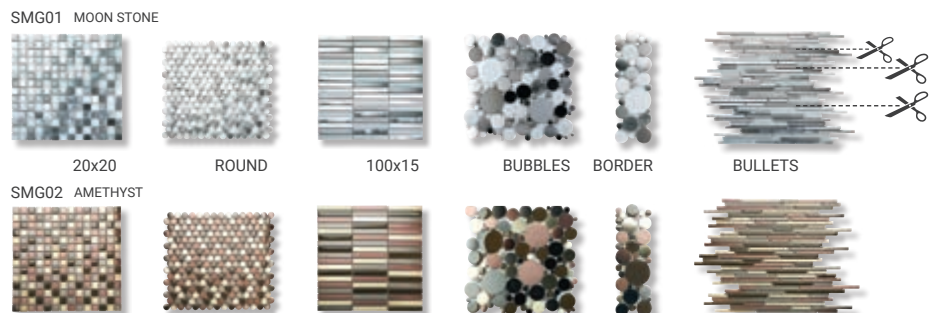

SMG01 MOON STONE

20x20

ROUND

100x15

BUBBLES

BORDER

BULLETS

SMG02 AMETHYST

20x20

ROUND

100x15

BUBBLES

BORDER

BULLETS