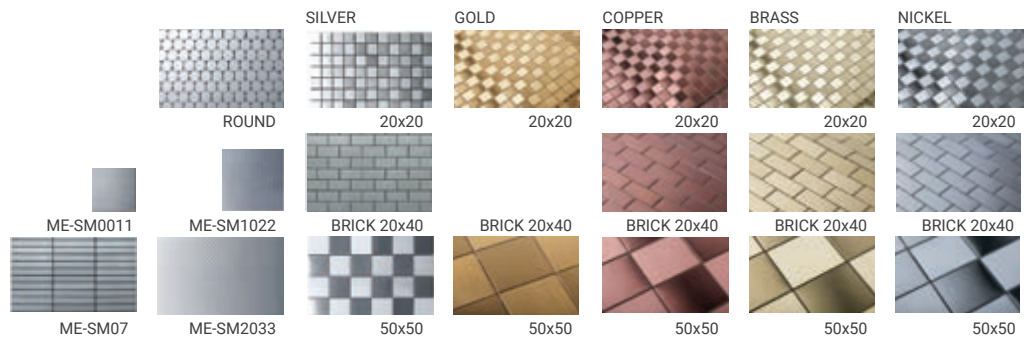

SILVER 20x20mm & GOLD BRICK

PACKING DETAILS: 300x300mm - 9 tiles (0.81m²)/box (20.7kg); 200x200mm - 20 tiles (0.8m²)/box (22kg); 100x100mm - 81 tiles (0.81m²)/box (21.06kg)

METAL PLUS

METAL & GLASS MOSAIC

Mosaic 300x300x8mm sheet
Bubbles Border 300x100x8mm sheet

GLOSSY & MATT GLASS + BRUSHED & COATED METAL