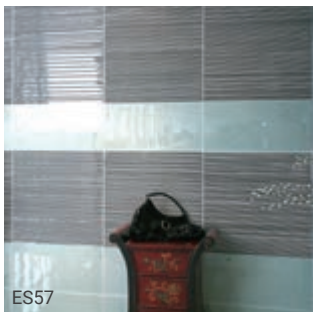

ESM05

ESM08

AIRSTrip

CRYSTAL GLASS MOSAIC

Mosaic 600x150x8mm sheet

70% GLOSSY + 30% MATT FINISH

ES57

ES32