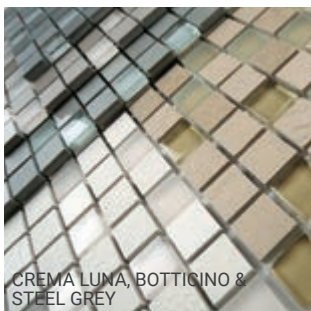

DURAGLASS® SQUARE

PORCELAIN & GLASS MOSAIC

Mosaic 300x300x8mm sheet
Piece 25x25x8mm

RANDOM MIX, 80% DURASTONE + 20% GLASS FINISH