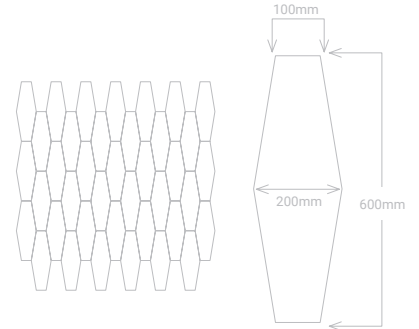

B2 STYLE B

X STYLE

HEXAGON B PLUS MATT FINISH
Available in 600x200x10mm

CREMA LUNA

ASH GREY

STEEL GREY

DIAMOND MATT FINISH
Available in 260x150x10mm

CREMA LUNA