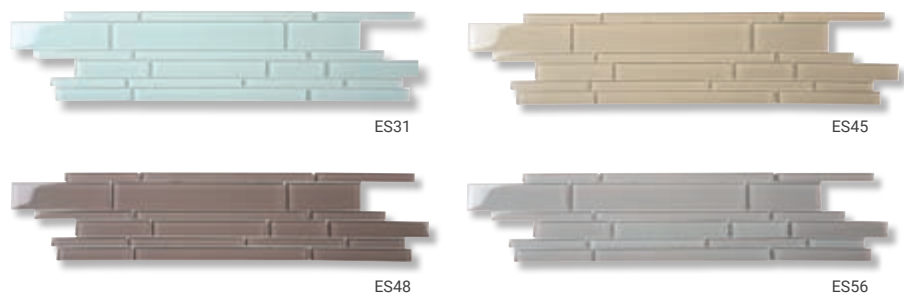

Mosaic 300x300x8mm sheet
Border 300x100x8mm sheet

70% GLOSSY + 30% MATT FINISH

CULTURAL BRICK

CRYSTAL GLASS MOSAIC

Mosaic 600x150x8mm sheet

GLOSSY FINISH

BULLETS

CRYSTAL GLASS MOSAIC