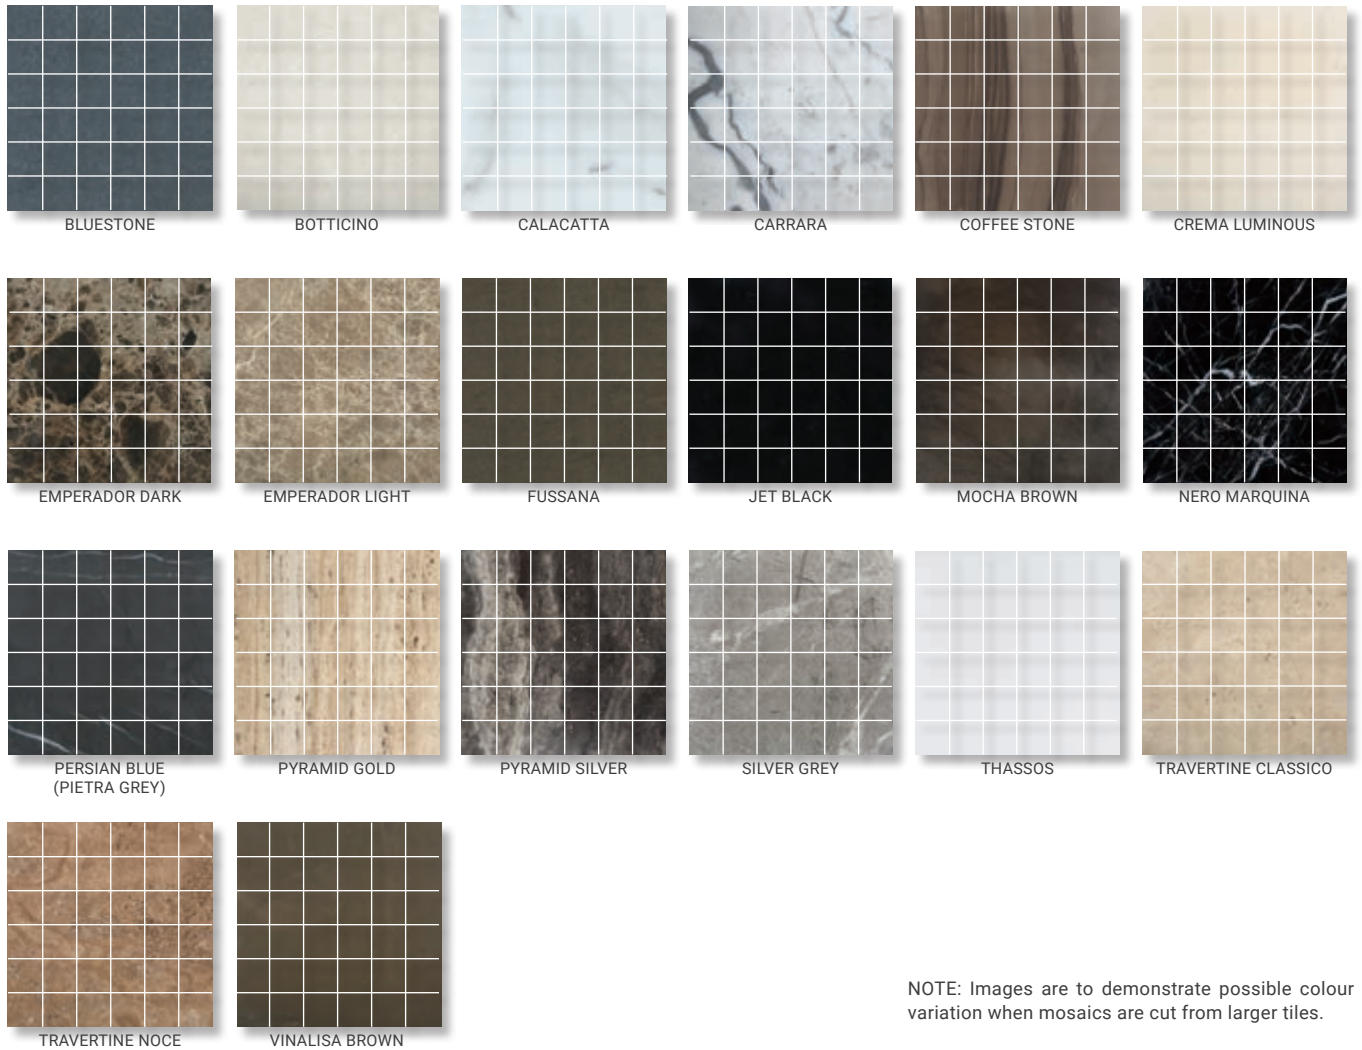

BUBBLES

BORDER

BULLETS

SMG02 AMETHYST

20x20

ROUND

100x15

BUBBLES

BORDER

BULLETS

NATURE STONE MOSAIC COLOUR & FORMATS

NOTE: Images are to demonstrate possible colour variation when mosaics are cut from larger tiles.

FORMAT	BLEND NAME	COLOUR BLEND
JOY	MULTI AZUL	AZUL MACAUBAS + MOON STONE + CARRARA + THASSOS
	MULTI BLACK	JET BLACK + NERO MARQUINA + CARRARA + THASSOS
	MULTI BROWN	CREMA MARFIL + EMPERADOR DARK + EMPERADOR LIGHT + CALACATTA GOLD
	MULTI GREEN	WHITE ONYX + JADE ONYX + GREEN OPAL + THASSOS
	MULTI ONYX	TIMBER BROWN + GREEN ONYX + ROYAL ONYX + WHITE ONYX
BULLETS	MULTI BROWN	EMPERADOR LIGHT + BOTTICINO + CREMA MARFIL + CARRARA
	MULTI GREY	MOO N STONE + CARRARA + BLUESTONE + BIANCO WHITE
MATRIX	MULTI AZUL	AZUL MACAUBAS + THASSOS
	MULTI CHARCOAL	PERSIAN BLUE + THASSOS + CARRARA
	MULTI BROWN	CREMA MARFIL + BOTTICINO + EMPERADOR LIGHT + CARRARA
	MULTI GREEN	JADE GREEN + GREEN OPAL + THASSOS + BIANCO WHITE
	MULTI GREY	MOON STONE + CARRARA + THASSOS
	MULTI ONYX	TIMBER BROWN + GREEN ONYX + ROYAL ONYX + WHITE ONYX
	MULTI TRAVERTINE	TRAVERTINE CLASSICO + TRAVERTINE NOCE + TRAVERTINE GIALLO + TRAVERTINE RED

SILVER GREY

EMPERADOR DARK

VINALISA BROWN

FUSSANA

COFFEE STONE

PYRAMID SILVER

BLUESTONE

PERSIAN BLUE