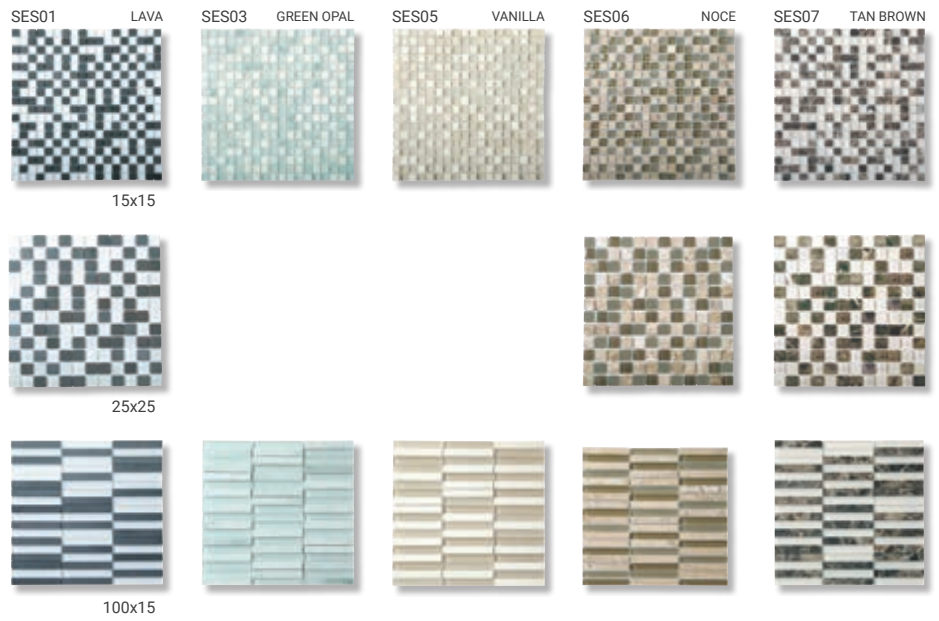

GLOSSY GLASS & HONED MARBLE