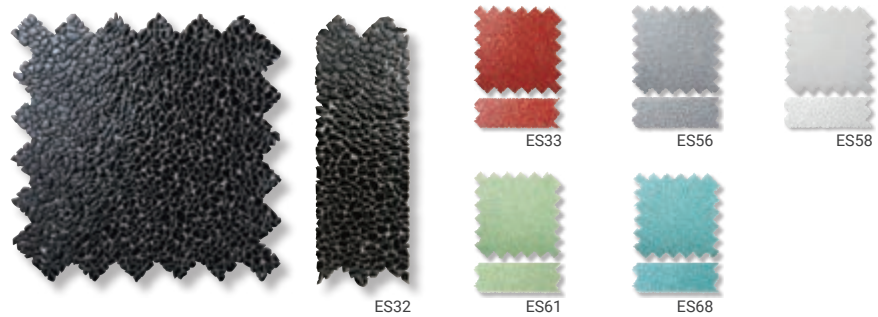

Mosaic 300x210x(8-15)mm sheet
Border 300x110x(8-15)mm sheet

GLOSSY FINISH

RAINDROP

CRYSTAL GLASS MOSAIC

Mosaic 300x300x8mm sheet
Border 300x100x8mm sheet

GLOSSY FINISH

CROSSOVER

CRYSTAL GLASS MOSAIC