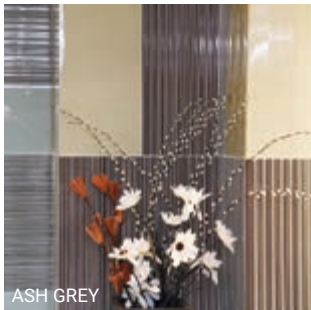

DURAGLASS[®] MAGIC

PORCELAIN & GLASS MOSAIC

Mosaic 300x300x8mm sheet

RANDOM MIX, 80% DURASTONE + 20% GLASS FINISH

DURAGLASS[®] AIRSTRIP

PORCELAIN & GLASS MOSAIC

Mosaic 600x150x8mm sheet

RANDOM MIX, 30% POLISHED + 50% MATT DURASTONE + 20% GLASS FINISH