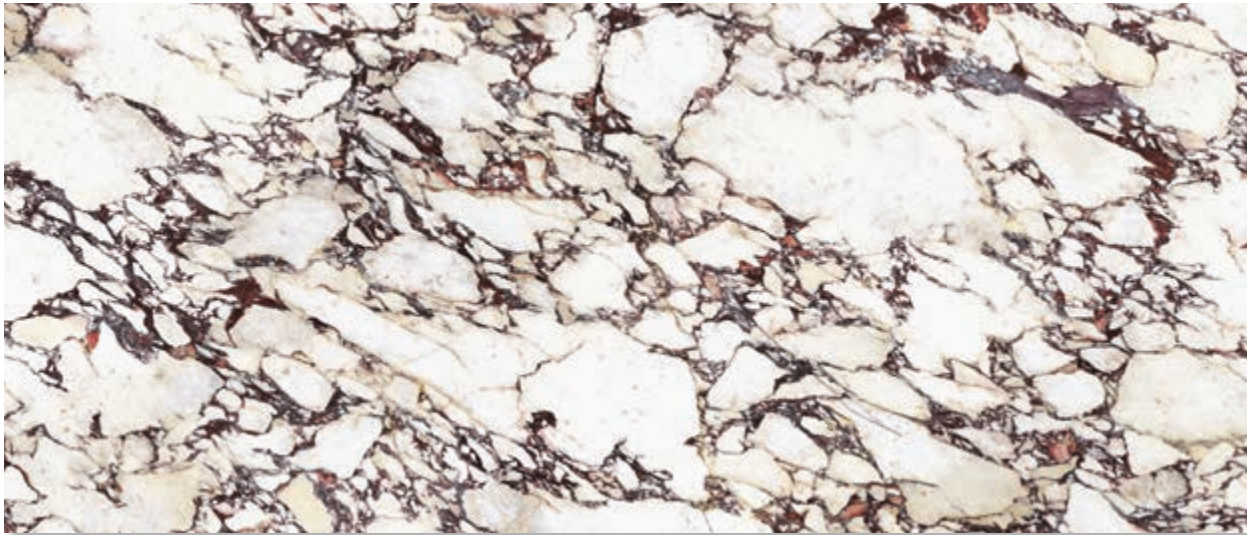

Available in Tile: 1200x1200mm, 1200x600mm, 600x600mm, 9mm Thickness
Slab: 2800x1200mm, 6mm Thickness

CALACATTA VIOLA

1200x1200x9mm

1200x600x9mm

600x600x9mm

2800x1200x6mm

CALACATTA VIOLA 2800x1200mm Natural